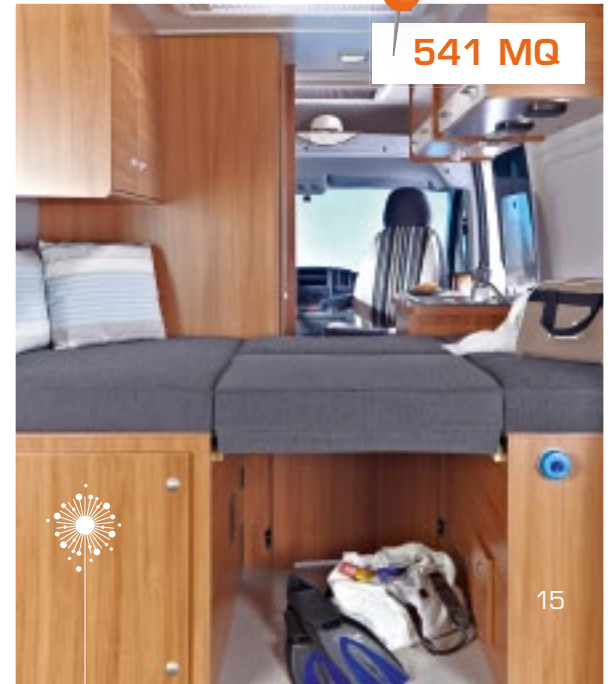

541 MQ

541 MQ

601 MQ

541 MQ

Partly  
integrated  
Semi-  
integraal

This partly integrated motorhome is a genuine hit!

**Voltreffer, deze semi-integraal!**

650 MGH with height-adjustable bed